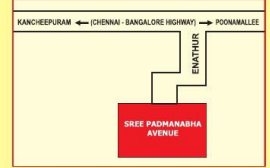

**SREE PADMANABHA AVENUE**

(D.T.C.P. APPROVAL NO.188/2004)

(D.T.C.P. APPROVED HOUSING PLOTS IN  
SURVEY Nos.231/1, 232/1A, 236/1, 2;237/1,2,3;

VAIYAVOOR VILLAGE KANCHEEPURAM TALUK,  
KANCHEEPURAM DT

EXISTING ROAD