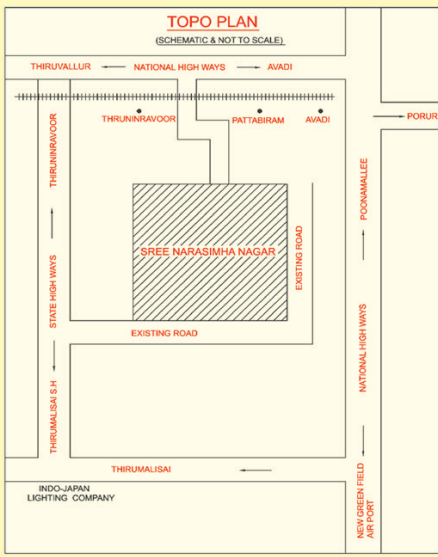

PLOT NO : \_\_\_\_\_

LAYOUT : \_\_\_\_\_

EXTENT : \_\_\_\_\_

VENDOR : \_\_\_\_\_

PURCHASER : \_\_\_\_\_

SRIPERUMPUDUR

NATIONAL HIGHWAYS (NH - 4)

POONAMALLEE